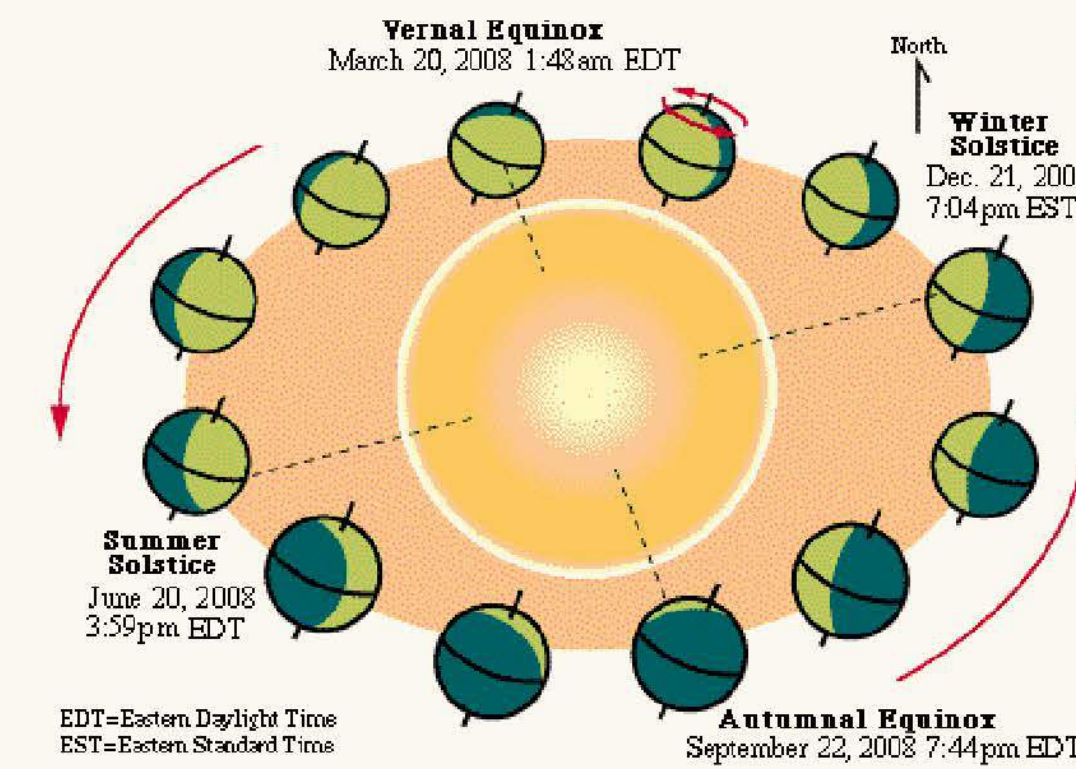

Uttarayana/Dakshinayana: The season occur based on earth's position around the Sun. This is due to Earth's tilt of 23.45 degrees. The Earth orbits around Sun with this tilt. When the tilt is facing the Sun, we get summer and when the tilt is away from the Sun we get winter. **This tilt it creates a phenomenon like the Sun travels north and south of the equator. The Uttarayana (Winter Solstice) is the Sun appearing to move north. The Dakshinayana (Summer Solstice) is the Sun appearing to move towards South.** This

causes seasons, equinoxes and solstices. There is a common misconception that Makara Samkranti is the Uttarayana. This is because at one point in time Sayana and Nirayana Zodiac were same. Every year equinoxes slides by 50 seconds due to precision of equinoxes, giving birth to Ayanamsha and causing Makara Samkranti to slide further. If you think Makara Samkranti is uttarayana then as it is sliding it will come in June after 9000 years. **All Drigganitha Panchanga makers like mypanchang, Rastriya Panchang, Janmabhumi Panchang, will use the position of the tropical Sun to determine Uttarayana and Dakshinayana. Hence January 14th isn't Uttarayana. Actual Uttarayana occurs on December 21st/22nd of every year. The same for Ritu. Ritus are always observed based on Tropical position of Sun.**

About myPanchang.com: myPanchang.com is the leading panchang maker providing the most accurate panchagam for over more than 394 cities all over the world based on highly accurate driga ganitha. Most temples in the world rely on myPanchang.com for accurate Panchang data and festival observance times. For more details please visit <http://www.mypanchang.com>.

Calendar Acknowledgements

Panchangam Data
Festivals,
Muhurthas
Calculated by

mypanchang.com
Pandit Mahesh Shastriji
Panchang Ganitha, Panchang Siddhanti
mypanchang.com
Seattle, WA USA

Advisors: Dr. Ramchandra Joisa, Sistla Somayajulu

mypanchang.com

World's leading Panchanga Maker