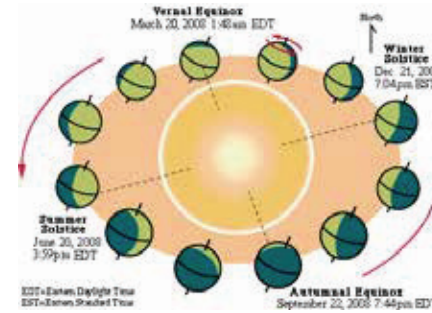

it can be anything between 19 to 26 hours. Each 12 degrees distance between the Sun and the Moon is Tithi. The tithi, nakshatra, yoga and karana are based on geocentric positions of the Sun and the Moon. This astronomical phenomenon happens at the same time on the earth everywhere, and hence tithis, nakshatra will begin and end at the same time all over the world, and we must convert them to our local timezone. Indian panchang makers convert this times to Indian time. Likewise, other countries needs to convert these

times in their time zone from UTC.

For example: October 17th 2008 the Ashwayuja (Ashwin) Krishna Paksha tithi Tritiya ends at 16:39:21 Indian Standard Time, and chaturthi starts. That means at 16:39 hours there is tritriya still prevailing in India. The time difference with Seattle and India is 13 hours 30 minutes (with day light saving time the difference is 12 hours 30 minutes from IST). So, let's subtract 12 hours 30 minutes from the 16:39:21. That gives us 04:09:21 AM on October 17th. So on October 17th after that time we'll have chaturthi tithi and before we have tritriya. The earth doesn't wait for tithi or festivals to arrive in your timezone. The sun doesn't rise instantly at the same time all over the world Hence we need local sunrise, sunset, moonrise and moonset times, along with Tithi, & Nakshatra ending times to determine festival date and time.

Uttarayana/Dakshinayana: The season occur based on earth's position around the Sun. This is due to Earth's tilt of 23.45 degrees. The Earth orbits around Sun with this tilt. When the tilt is facing the Sun, we get summer and when the tilt is away from the Sun we get winter. **This tilt creates an illusion that the Sun travels north and south of the equator.**